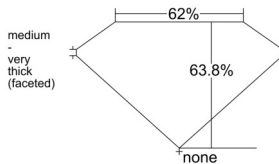

GIA®

FACSIMILE

GIA REPORT 1545892324

Verify this report at GIA.edu

GIA NATURAL DIAMOND DOSSIER®

March 26, 2026
GIA Report Number 1545892324
Shape and Cutting Style ..... Oval Brilliant
Measurements ..... 7.06 x 4.81 x 3.07 mm

GRADING RESULTS

Carat Weight ..... 0.70 carat
Color Grade ..... G
Clarity Grade VS1

ADDITIONAL GRADING INFORMATION

Polish ..... Excellent
Symmetry ..... Very Good
Fluorescence ..... Faint
Clarity Characteristics ..... Crystal, Cloud, Pinpoint
Inscription(s): GIA 1545892324

PROPORTIONS

Profile not to actual proportions

GRADING SCALES

GIA COLOR SCALE		GIA CLARITY SCALE			
COLORLESS	D	VERY VERY SLIGHTLY INCLUDED	FLAWLESS		
	E		INTERNALLY FLAWLESS		
	F		VVS₁		
	G		VVS₂		
	NEAR COLORLESS		H	VERY SLIGHTLY INCLUDED	VS₁
			I		VS₂
	FAINT		J	SLIGHTLY INCLUDED	SI₁
			K		SI₂
			L		I₁
			M		I₂
VERT LIGHT		N	INCLUDED		I₃
		O			
	P				
LIGHT	Q				
	R				
	S				
	T				
	U				
	V				
	Z