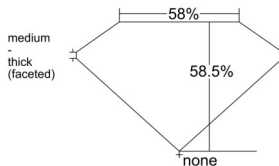

GIA®

FACSIMILE

GIA REPORT 1545864598

Verify this report at GIA.edu

GIA NATURAL DIAMOND DOSSIER®

March 23, 2026
GIA Report Number 1545864598
Shape and Cutting Style ..... Heart Brilliant
Measurements ..... 5.28 x 6.21 x 3.63 mm

GRADING RESULTS

Carat Weight ..... 0.70 carat
Color Grade ..... J
Clarity Grade VS2

ADDITIONAL GRADING INFORMATION

Polish ..... Excellent
Symmetry ..... Excellent
Fluorescence ..... None
Clarity Characteristics ..... Feather
Inscription(s): GIA 1545864598

PROPORTIONS

Profile not to actual proportions

GRADING SCALES

GIA COLOR SCALE		GIA CLARITY SCALE			
COLORLESS	D	VERY VERY SLIGHTLY INCLUDED	FLAWLESS		
	E		INTERNALLY FLAWLESS		
	F	VERY SLIGHTLY INCLUDED	VVS₁		
	G		VVS₂		
	H		VS₁		
	NEAR COLORLESS	I	SLIGHTLY INCLUDED	VS₂	
		J		SI₁	
		FAINT	K	INCLUDED	SI₂
			L		I₁
			M		I₂
VERT LIGHT	N	INCLUDED	I₃		
	O				
	P				
	Q				
	R				
LIGHT	S				
	T				
	U				
	V				
	W				
	Z