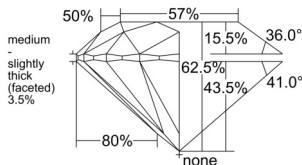

GIA®

FACSIMILE

GIA REPORT

1545860734

Verify this report at GIA.edu

GIA NATURAL DIAMOND DOSSIER®

March 21, 2026
GIA Report Number 1545860734
Shape and Cutting Style ..... Round Brilliant
Measurements ..... 4.45 - 4.47 x 2.79 mm

GRADING RESULTS

Carat Weight ..... 0.34 carat
Color Grade ..... F
Clarity Grade VS2
Cut Grade ..... Excellent

ADDITIONAL GRADING INFORMATION

Polish ..... Excellent
Symmetry ..... Excellent
Fluorescence ..... Medium Blue
Clarity Characteristics ..... Feather, Crystal
Inscription(s): GIA 1545860734

PROPORTIONS

GRADING SCALES

GIA COLOR SCALE

COLORESS	D
	E
	F
	G
	H
	I
	J
NEAR COLORESS	K
	L
FAIN	M
	N
	O
	P
	Q
VERY LIGHT	R
	S
	T
	U
	V
	W
	X
	Y
LIGHT	Z

GIA CLARITY SCALE

FLAWLESS	VERY VERY SLIGHTLY INCLUDED	VS₁	VS₂	SI₁	SI₂	I₁	I₂	I₃			
									VERY SLIGHTLY INCLUDED	SLIGHTLY INCLUDED	INCLUDED

GIA CUT SCALE

EXCELLENT
VERY GOOD
GOOD
FAIR
POOR