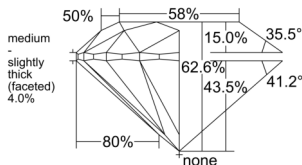

GIA®

FACSIMILE

GIA REPORT 1545842686

Verify this report at GIA.edu

GIA NATURAL DIAMOND DOSSIER®

March 20, 2026
GIA Report Number 1545842686
Shape and Cutting Style ..... Round Brilliant
Measurements ..... 4.27 - 4.30 x 2.68 mm

GRADING RESULTS

Carat Weight ..... 0.30 carat
Color Grade ..... D
Clarity Grade ..... Internally Flawless
Cut Grade ..... Excellent

ADDITIONAL GRADING INFORMATION

Polish ..... Excellent
Symmetry ..... Excellent
Fluorescence ..... Medium Blue
Clarity Characteristics ..... Minor Details of Polish
Inscription(s): GIA 1545842686

PROPORTIONS

GRADING SCALES

GIA COLOR SCALE

COLORESS	D
	E
	F
	G
	H
	I
	J
NEAR COLORESS	K
	L
FANIT	M
	N
	O
	P
VERY LIGHT	Q
	R
	S
	T
	U
	V
	W
	X
	Y
LIGHT	Z

GIA CLARITY SCALE

VERY VERY SLIGHTLY INCLUDED	FLAWLESS
	INTERNALLY FLAWLESS
VERY SLIGHTLY INCLUDED	VVS₁
	VVS₂
SLIGHTLY INCLUDED	VS₁
	VS₂
INCLUDED	SI₁
	SI₂
	I₁
	I₂
	I₃

GIA CUT SCALE

EXCELLENT
VERY GOOD
GOOD
FAIR
POOR