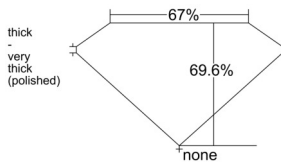

GIA®

FACSIMILE

GIA REPORT 1545840724

Verify this report at GIA.edu

GIA NATURAL DIAMOND DOSSIER®

March 20, 2026
GIA Report Number 1545840724
Shape and Cutting Style ..... **Cut-Cornered Rectangular Modified Brilliant**
Measurements ..... 5.12 x 3.94 x 2.74 mm

GRADING RESULTS

Carat Weight ..... 0.50 carat
Color Grade ..... F
Clarity Grade VS1

ADDITIONAL GRADING INFORMATION

Polish ..... Excellent
Symmetry ..... Very Good
Fluorescence ..... Faint
Clarity Characteristics ..... Cloud, Pinpoint
Inscription(s): GIA 1545840724

PROPORTIONS

Profile not to actual proportions

GRADING SCALES

GIA COLOR SCALE		GIA CLARITY SCALE			
COLORLESS	D	VERY VERY SLIGHTLY INCLUDED	FLAWLESS		
	E		INTERNALLY FLAWLESS		
	F		VVS₁		
	NEAR COLORLESS	G	VERY SLIGHTLY INCLUDED	VVS₂	
		H		VS₁	
		FAINT	I	SLIGHTLY INCLUDED	VS₂
			J		SI₁
			K		SI₂
	LIGHT	L	INCLUDED	I₁	
		M		I₂	
N		I₃			
O					
P					
Q					
R					
S					
T					
U					
V					
W					
X					
Y					
Z