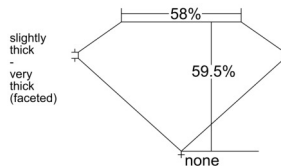

GIA®

FACSIMILE

GIA REPORT 1545838801

Verify this report at GIA.edu

GIA NATURAL DIAMOND DOSSIER®

March 20, 2026
GIA Report Number 1545838801
Shape and Cutting Style ..... Heart Brilliant
Measurements ..... 4.63 x 5.47 x 3.25 mm

GRADING RESULTS

Carat Weight ..... 0.50 carat
Color Grade ..... E
Clarity Grade ..... Internally Flawless

ADDITIONAL GRADING INFORMATION

Polish ..... Very Good
Symmetry ..... Very Good
Fluorescence ..... Medium Blue
Clarity Characteristics ..... Minor Details of Polish
Inscription(s): GIA 1545838801

PROPORTIONS

Profile not to actual proportions

GRADING SCALES

GIA COLOR SCALE		GIA CLARITY SCALE		
NEAR COLORLESS	D	VERY VERY SLIGHTLY INCLUDED	FLAWLESS	
	E		INTERNALLY FLAWLESS	
	F		VVS₁	
	FANT	G	VERY SLIGHTLY INCLUDED	VVS₂
		H		VS₁
		I	SLIGHTLY INCLUDED	VS₂
		J		SI₁
	LIGHT	K	INCLUDED	SI₂
		L		I₁
		M		I₂
N		NOT GRADED	I₃	
O				
P				
Q				
R				
S				
T				
U				
V				
W				
X				
Y				
Z