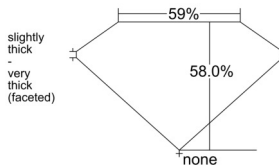

GIA®

FACSIMILE

GIA REPORT 1545838630

Verify this report at GIA.edu

GIA NATURAL DIAMOND DOSSIER®

March 18, 2026
GIA Report Number 1545838630
Shape and Cutting Style ..... Heart Brilliant
Measurements ..... 5.24 x 5.79 x 3.35 mm

GRADING RESULTS

Carat Weight ..... 0.60 carat
Color Grade ..... H
Clarity Grade VS1

ADDITIONAL GRADING INFORMATION

Polish ..... Excellent
Symmetry ..... Very Good
Fluorescence ..... None
Clarity Characteristics..... Crystal, Feather, Needle, Pinpoint
Inscription(s): GIA 1545838630

PROPORTIONS

Profile not to actual proportions

GRADING SCALES

GIA COLOR SCALE		GIA CLARITY SCALE			
COLORLESS	D	VERY VERY SLIGHTLY INCLUDED	FLAWLESS		
	E		INTERNALLY FLAWLESS		
	F	VERY SLIGHTLY INCLUDED	VS₁		
	G		VS₂		
	H		VS₁		
	NEAR COLORLESS	I	SLIGHTLY INCLUDED	SI₁	
		J		SI₂	
		FAINT	K	INCLUDED	I₁
			L		I₂
			M		I₃
VERT LIGHT	N				
	O				
	P				
	Q				
	R				
	S				
	T				
LIGHT	U				
	V				
	W				
	X				
Y					
Z