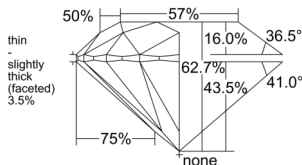

GIA®

FACSIMILE

GIA REPORT 1545822494

Verify this report at GIA.edu

GIA NATURAL DIAMOND DOSSIER®

March 18, 2026
GIA Report Number 1545822494
Shape and Cutting Style ..... Round Brilliant
Measurements ..... 5.48 - 5.52 x 3.45 mm

GRADING RESULTS

Carat Weight ..... 0.64 carat
Color Grade ..... H
Clarity Grade S11
Cut Grade ..... Excellent

ADDITIONAL GRADING INFORMATION

Polish ..... Excellent
Symmetry ..... Excellent
Fluorescence ..... None
Clarity Characteristics ..... Cloud
Inscription(s): GIA 1545822494

PROPORTIONS

GRADING SCALES

GIA COLOR SCALE	GIA CLARITY SCALE	GIA CUT SCALE	
D	FLAWLESS	EXCELLENT	
E	INTERNALLY FLAWLESS		
F		VVS₁	VERY GOOD
G	VVS₂		
H	VS₁	GOOD	
I	VS₂		
J	S1₁	FAIR	
K	S1₂		
L	I₁	POOR	
M	I₂		
N	I₃		
O			
P			
Q			
R			
S			
T			
U			
V			
W			
X			
Y			
Z