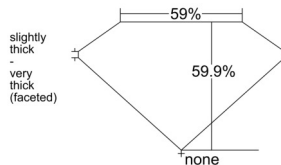

GIA®

FACSIMILE

GIA REPORT 1545815706

Verify this report at GIA.edu

GIA NATURAL DIAMOND DOSSIER®

March 17, 2026
GIA Report Number 1545815706
Shape and Cutting Style ..... Heart Brilliant
Measurements ..... 5.30 x 6.15 x 3.68 mm

GRADING RESULTS

Carat Weight ..... 0.70 carat
Color Grade ..... D
Clarity Grade VS1

ADDITIONAL GRADING INFORMATION

Polish ..... Excellent
Symmetry ..... Very Good
Fluorescence ..... None
Clarity Characteristics ..... Crystal, Needle
Inscription(s): GIA 1545815706

PROPORTIONS

Profile not to actual proportions

GRADING SCALES

GIA COLOR SCALE		GIA CLARITY SCALE		
COLORLESS	D	VERY VERY SLIGHTLY INCLUDED	FLAWLESS	
	E		INTERNALLY FLAWLESS	
	F		VS₁	
	G		VS₂	
	NEAR COLORLESS	H	VERY SLIGHTLY INCLUDED	VS₁
		I		VS₂
		J	SLIGHTLY INCLUDED	I₁
		K		I₂
		L		I₃
		M		
FAINT	N	INCLUDED		
	O			
	P			
	Q			
	R			
	S			
	T			
	U			
VERT LIGHT	V			
	W			
	X			
	Y			
LIGHT	Z