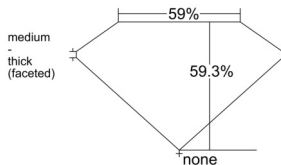

GIA®

FACSIMILE

GIA REPORT 1545793503

Verify this report at GIA.edu

GIA NATURAL DIAMOND DOSSIER®

March 11, 2026
GIA Report Number 1545793503
Shape and Cutting Style ..... Heart Brilliant
Measurements ..... 5.28 x 6.06 x 3.59 mm

GRADING RESULTS

Carat Weight ..... 0.65 carat
Color Grade I
Clarity Grade VVS1

ADDITIONAL GRADING INFORMATION

Polish ..... Excellent
Symmetry ..... Excellent
Fluorescence ..... None
Clarity Characteristics..... Pinpoint, Feather, Surface Graining
Inscription(s): GIA 1545793503

PROPORTIONS

Profile not to actual proportions

GRADING SCALES

GIA COLOR SCALE		GIA CLARITY SCALE			
COLORLESS	D	VERY VERY SLIGHTLY INCLUDED	FLAWLESS		
	E		INTERNALLY FLAWLESS		
	F	VERY SLIGHTLY INCLUDED	VVS₁		
	G		VVS₂		
	H		VS₁		
	NEAR COLORLESS	I	SLIGHTLY INCLUDED	VS₂	
		J		SI₁	
		FAINT	K	INCLUDED	SI₂
			L		I₁
			M		I₂
VERT LIGHT	N	NOT GRADED	I₃		
	O				
	P				
	Q				
	R				
LIGHT	S				
	T				
	U				
	V				
	Z