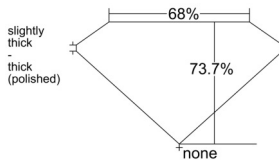

GIA®

FACSIMILE

GIA REPORT 1545776108

Verify this report at GIA.edu

GIA NATURAL DIAMOND DOSSIER®

March 10, 2026
GIA Report Number 1545776108
Shape and Cutting Style ..... Square Modified Brilliant
Measurements ..... 4.40 x 4.30 x 3.17 mm

GRADING RESULTS

Carat Weight ..... 0.52 carat
Color Grade ..... H
Clarity Grade SI1

ADDITIONAL GRADING INFORMATION

Polish ..... Excellent
Symmetry ..... Excellent
Fluorescence ..... None
Clarity Characteristics ..... Crystal, Cloud
Inscription(s): GIA 1545776108

PROPORTIONS

Profile not to actual proportions

GRADING SCALES

GIA COLOR SCALE		GIA CLARITY SCALE			
COLORLESS	D	VERY VERY SLIGHTLY INCLUDED	FLAWLESS		
	E		INTERNALLY FLAWLESS		
	F	VERY SLIGHTLY INCLUDED	VVS₁		
	G		VVS₂		
	H		VS₁		
	NEAR COLORLESS	I	SLIGHTLY INCLUDED	VS₂	
		J		SI₁	
		FAINT	K	INCLUDED	SI₂
			L		I₁
			M		I₂
VERT LIGHT	N	LIGHT	I₃		
	O				
	P				
	Q				
	R