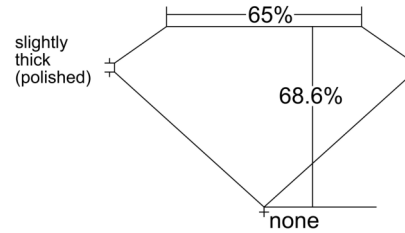

GIA NATURAL DIAMOND GRADING REPORT

March 09, 2026
 GIA Report Number 1545760401
 Shape and Cutting Style Square Emerald Cut
 Measurements 6.90 x 6.71 x 4.61 mm

GRADING RESULTS

Carat Weight 2.02 carat
 Color Grade E
 Clarity Grade VS1

Profile not to actual proportions

CLARITY CHARACTERISTICS

KEY TO SYMBOLS*

- Cloud
- Pinpoint

* Red symbols denote internal characteristics (inclusions). Green or black symbols denote external characteristics (blemishes). Diagram is an approximate representation of the diamond, and symbols shown indicate type, position, and approximate size of clarity characteristics. All clarity characteristics may not be shown. Details of finish are not shown.