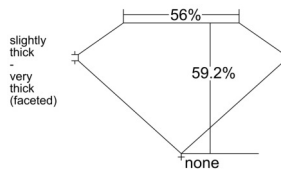

GIA®

FACSIMILE

GIA REPORT 1545741175

Verify this report at GIA.edu

GIA NATURAL DIAMOND DOSSIER®

March 05, 2026
GIA Report Number 1545741175
Shape and Cutting Style ..... Heart Brilliant
Measurements ..... 5.33 x 6.07 x 3.59 mm

GRADING RESULTS

Carat Weight ..... 0.70 carat
Color Grade ..... D
Clarity Grade VS2

ADDITIONAL GRADING INFORMATION

Polish ..... Excellent
Symmetry ..... Excellent
Fluorescence ..... None
Clarity Characteristics ..... Feather
Inscription(s): GIA 1545741175

PROPORTIONS

Profile not to actual proportions

GRADING SCALES

GIA COLOR SCALE		GIA CLARITY SCALE			
COLORLESS	D	VERY VERY SLIGHTLY INCLUDED	FLAWLESS		
	E		INTERNALLY FLAWLESS		
	F	VERY SLIGHTLY INCLUDED	VVS₁		
	G		VVS₂		
	H		VS₁		
	NEAR COLORLESS	I	SLIGHTLY INCLUDED	VS₂	
		J		SI₁	
		FAINT	K	INCLUDED	SI₂
			L		I₁
			M		I₂
VERY LIGHT			N	INCLUDED	I₃
			O		
			P		
	Q				
LIGHT	R				
	S				
	T				
	U				
	V				
	Z