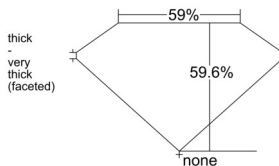

GIA®

FACSIMILE

GIA REPORT 1545741153

Verify this report at GIA.edu

GIA NATURAL DIAMOND DOSSIER®

March 05, 2026
GIA Report Number 1545741153
Shape and Cutting Style ..... Heart Brilliant
Measurements ..... 5.17 x 6.06 x 3.61 mm

GRADING RESULTS

Carat Weight ..... 0.70 carat
Color Grade ..... J
Clarity Grade VVS1

ADDITIONAL GRADING INFORMATION

Polish ..... Excellent
Symmetry ..... Excellent
Fluorescence ..... Medium Blue
Clarity Characteristics ..... Feather
Inscription(s): GIA 1545741153

PROPORTIONS

Profile not to actual proportions

GRADING SCALES

GIA COLOR SCALE		GIA CLARITY SCALE			
COLORLESS	D	VERY VERY SLIGHTLY INCLUDED	FLAWLESS		
	E		INTERNALLY FLAWLESS		
	F	VERY SLIGHTLY INCLUDED	VVS₁		
	G		VVS₂		
	H		VS₁		
	NEAR COLORLESS	I	SLIGHTLY INCLUDED	VS₂	
		J		SI₁	
		FAINT	K	INCLUDED	SI₂
			L		I₁
			M		I₂
VERT LIGHT	N	LIGHT	I₃		
	O				
	P				
	Q				
	R				
	S