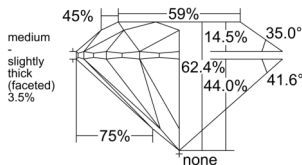

GIA®

FACSIMILE

GIA REPORT 1545735967

Verify this report at GIA.edu

GIA NATURAL DIAMOND DOSSIER®

March 02, 2026
GIA Report Number 1545735967
Shape and Cutting Style ..... Round Brilliant
Measurements ..... 5.40 - 5.42 x 3.38 mm

GRADING RESULTS

Carat Weight ..... 0.60 carat
Color Grade ..... G
Clarity Grade S11
Cut Grade ..... Excellent

ADDITIONAL GRADING INFORMATION

Polish ..... Excellent
Symmetry ..... Excellent
Fluorescence ..... None
Clarity Characteristics ..... Crystal, Cloud
Inscription(s): GIA 1545735967

PROPORTIONS

Profile to actual proportions

GRADING SCALES

GIA COLOR SCALE

COLORESS	D
	E
	F
	G
	H
	I
	J
NEAR COLORESS	K
	L
FANIT	M
	N
	O
	P
VERY LIGHT	R
	S
	T
	U
	V
	W
	X
	Y
LIGHT	Z

GIA CLARITY SCALE

VERY VERY SLIGHTLY INCLUDED	FLAWLESS
	INTERNALLY FLAWLESS
VERY SLIGHTLY INCLUDED	VVS₁
	VVS₂
SLIGHTLY INCLUDED	VS₁
	VS₂
INCLUDED	S1₁
	S1₂
	I₁
	I₂
	I₃

GIA CUT SCALE

EXCELLENT
VERY GOOD
GOOD
FAIR
POOR