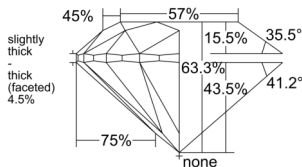

GIA®

FACSIMILE

GIA REPORT 1545718243

Verify this report at GIA.edu

GIA NATURAL DIAMOND DOSSIER®

March 02, 2026
GIA Report Number 1545718243
Shape and Cutting Style ..... Round Brilliant
Measurements ..... 4.64 - 4.67 x 2.95 mm

GRADING RESULTS

Carat Weight ..... 0.40 carat
Color Grade L
Clarity Grade VS1
Cut Grade ..... Very Good

ADDITIONAL GRADING INFORMATION

Polish ..... Very Good
Symmetry ..... Excellent
Fluorescence ..... None
Clarity Characteristics..... Crystal, Cloud, Pinpoint
Inspection(s): GIA 1545718243

PROPORTIONS

Profile to actual proportions