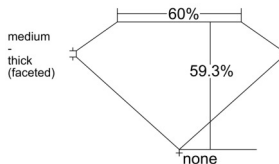

GIA®

FACSIMILE

GIA REPORT 1545714661

Verify this report at GIA.edu

GIA NATURAL DIAMOND DOSSIER®

February 26, 2026
GIA Report Number 1545714661
Shape and Cutting Style ..... Heart Brilliant
Measurements ..... 4.87 x 5.60 x 3.32 mm

GRADING RESULTS

Carat Weight ..... 0.52 carat
Color Grade ..... D
Clarity Grade VVS1

ADDITIONAL GRADING INFORMATION

Polish ..... Very Good
Symmetry ..... Very Good
Fluorescence ..... None
Clarity Characteristics ..... Pinpoint, Feather
Inscription(s): GIA 1545714661

PROPORTIONS

Profile not to actual proportions

GRADING SCALES

GIA COLOR SCALE		GIA CLARITY SCALE			
COLORLESS	D	VERY VERY SLIGHTLY INCLUDED	FLAWLESS		
	E		INTERNALLY FLAWLESS		
	F	VERY SLIGHTLY INCLUDED	VVS₁		
	G		VVS₂		
	H		VS₁		
	NEAR COLORLESS	I	SLIGHTLY INCLUDED	VS₂	
		J		SI₁	
		FAINT	K	INCLUDED	SI₂
			L		I₁
			M		I₂
VERT LIGHT	N	LIGHT	I₃		
	O				
	P				
	Q				
	R