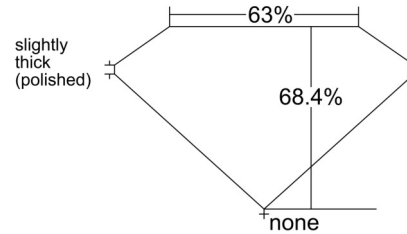

GIA NATURAL DIAMOND GRADING REPORT

March 06, 2026
GIA Report Number 1545713639
Shape and Cutting Style Emerald Cut
Measurements 7.52 x 5.39 x 3.69 mm

GRADING RESULTS

Carat Weight 1.50 carat
Color Grade I
Clarity Grade VS1

ADDITIONAL GRADING INFORMATION

Polish Excellent
Symmetry Excellent
Fluorescence Strong Blue
Inscription(s): GIA 1545713639

Comments: Additional clouds are not shown. Pinpoints are not shown.

PROPORTIONS

Profile not to actual proportions

CLARITY CHARACTERISTICS

KEY TO SYMBOLS*

- Cloud
- Feather
- Needle

GRADING SCALES

GIA COLOR SCALE		GIA CLARITY SCALE	
COLOURLESS	D	VERY VERY SLIGHTLY INCLUDED	FLAWLESS
	E		INTERNALLY FLAWLESS
	F		VVS ₁
NEAR COLOURLESS	G	VERY SLIGHTLY INCLUDED	VVS ₂
	H		VS ₁
	I		VS ₂
FANT	J	SLIGHTLY INCLUDED	SI ₁
	K		SI ₂
	L		I ₁
VERY LIGHT	M	INCLUDED	I ₂
	N		I ₃
	O		
LIGHT	P		
	Q		
	R		
	S		
	T		
	U		
	V		
W			
X			
Y			
Z			

* Red symbols denote internal characteristics (inclusions). Green or black symbols denote external characteristics (blemishes). Diagram is an approximate representation of the diamond, and symbols shown indicate type, position, and approximate size of clarity characteristics. All clarity characteristics may not be shown. Details of finish are not shown.