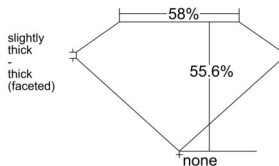

GIA®

FACSIMILE

GIA REPORT 1545712115

Verify this report at GIA.edu

GIA NATURAL DIAMOND DOSSIER®

February 26, 2026
GIA Report Number 1545712115
Shape and Cutting Style ..... Heart Brilliant
Measurements ..... 5.41 x 6.00 x 3.34 mm

GRADING RESULTS

Carat Weight ..... 0.64 carat
Color Grade I
Clarity Grade ..... Internally Flawless

ADDITIONAL GRADING INFORMATION

Polish ..... Excellent
Symmetry ..... Very Good
Fluorescence ..... None
Clarity Characteristics ..... Minor Details of Polish
Inscription(s): GIA 1545712115

PROPORTIONS

Profile not to actual proportions

GRADING SCALES

GIA COLOR SCALE		GIA CLARITY SCALE			
COLORLESS	D	VERY VERY SLIGHTLY INCLUDED	FLAWLESS		
	E		INTERNALLY FLAWLESS		
	F	VERY SLIGHTLY INCLUDED	VVS₁		
	G		VVS₂		
	H		VS₁		
	NEAR COLORLESS	I	SLIGHTLY INCLUDED	VS₂	
		J		SI₁	
		FAINT	K	INCLUDED	SI₂
			L		I₁
			M		I₂
VERT LIGHT	N	LIGHT	I₃		
	O				
	P				
	Q				
	R