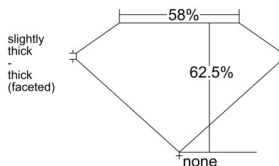

GIA®

FACSIMILE

GIA REPORT 1545695562

Verify this report at GIA.edu

GIA NATURAL DIAMOND DOSSIER®

February 24, 2026
GIA Report Number 1545695562
Shape and Cutting Style ..... Heart Brilliant
Measurements ..... 5.38 x 5.96 x 3.72 mm

GRADING RESULTS

Carat Weight ..... 0.70 carat
Color Grade ..... G
Clarity Grade VS1

ADDITIONAL GRADING INFORMATION

Polish ..... Excellent
Symmetry ..... Excellent
Fluorescence ..... None
Clarity Characteristics ..... Crystal, Pinpoint, Needle
Inscription(s): GIA 1545695562

PROPORTIONS

Profile not to actual proportions

GRADING SCALES

GIA COLOR SCALE		GIA CLARITY SCALE	
COLORLESS	D	VERY VERY SLIGHTLY INCLUDED	FLAWLESS
	E		INTERNALLY FLAWLESS
	F		VS₁
	G		VS₂
	H		VS₁
	I		VS₂
	J		SI₁
	K		SI₂
	L		I₁
	M		I₂
NEAR COLORLESS	N	SLIGHTLY INCLUDED	I₃
	O		
	P		
	Q		
FAINT	R		
	S		
	T		
	U		
VERY LIGHT	V		
	W		
	X		
	Y		
LIGHT	Z