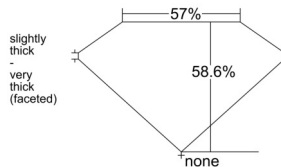

GIA®

FACSIMILE

GIA REPORT 1545691682

Verify this report at GIA.edu

GIA NATURAL DIAMOND DOSSIER®

February 24, 2026
GIA Report Number 1545691682
Shape and Cutting Style ..... Heart Brilliant
Measurements ..... 5.71 x 6.38 x 3.73 mm

GRADING RESULTS

Carat Weight ..... 0.80 carat
Color Grade I
Clarity Grade VS2

ADDITIONAL GRADING INFORMATION

Polish ..... Excellent
Symmetry ..... Excellent
Fluorescence ..... Faint
Clarity Characteristics ..... Feather
Inscription(s): GIA 1545691682

PROPORTIONS

Profile not to actual proportions

GRADING SCALES

GIA COLOR SCALE		GIA CLARITY SCALE			
COLORLESS	D	VERY VERY SLIGHTLY INCLUDED	FLAWLESS		
	E		INTERNALLY FLAWLESS		
	F	VERY SLIGHTLY INCLUDED	VVS₁		
	G		VVS₂		
	H		VS₁		
	NEAR COLORLESS	I	SLIGHTLY INCLUDED	VS₂	
		J		SI₁	
		FAINT	K	INCLUDED	SI₂
			L		I₁
			M		I₂
VERT LIGHT	N	LIGHT	I₃		
	O				
	P				
	Q				
	R