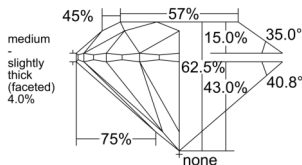

GIA®

FACSIMILE

GIA REPORT 1545688486

Verify this report at GIA.edu

GIA NATURAL DIAMOND DOSSIER®

February 24, 2026
GIA Report Number 1545688486
Shape and Cutting Style ..... Round Brilliant
Measurements ..... 5.05 - 5.08 x 3.16 mm

GRADING RESULTS

Carat Weight ..... 0.50 carat
Color Grade ..... E
Clarity Grade VS2
Cut Grade ..... Excellent

ADDITIONAL GRADING INFORMATION

Polish ..... Excellent
Symmetry ..... Excellent
Fluorescence ..... Medium Blue
Clarity Characteristics ..... Crystal, Cloud
Inscription(s): GIA 1545688486

PROPORTIONS

GRADING SCALES

GIA COLOR SCALE

COLORLESS	D
	E
	F
	G
	H
	I
	J
NEAR COLORLESS	K
	L
FAIN	M
	N
	O
	P
VERY LIGHT	Q
	R
	S
	T
	U
	V
	W
	X
	Y
LIGHT	Z

GIA CLARITY SCALE

FLAWLESS	INTERNAL FLAWLESS	
		FLAWLESS
VERY VERY SLIGHTLY INCLUDED	VVS₁	
	VVS₂	
VERY SLIGHTLY INCLUDED	VS₁	
	VS₂	
SLIGHTLY INCLUDED	SI₁	
	SI₂	
INCLUDED	I₁	
	I₂	
	I₃	

GIA CUT SCALE

EXCELLENT
VERY GOOD
GOOD
FAIR
POOR