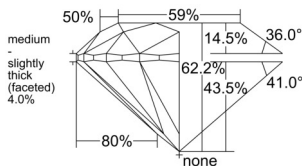

GIA®

FACSIMILE

GIA REPORT 1545688426

Verify this report at GIA.edu

GIA NATURAL DIAMOND DOSSIER®

February 23, 2026
GIA Report Number 1545688426
Shape and Cutting Style ..... Round Brilliant
Measurements ..... 5.66 - 5.70 x 3.53 mm

GRADING RESULTS

Carat Weight ..... 0.71 carat
Color Grade ..... D
Clarity Grade S11
Cut Grade ..... Excellent

ADDITIONAL GRADING INFORMATION

Polish ..... Excellent
Symmetry ..... Excellent
Fluorescence ..... Faint
Clarity Characteristics ..... Crystal, Cloud
Inscription(s): GIA 1545688426

PROPORTIONS

GRADING SCALES

GIA COLOR SCALE	GIA CLARITY SCALE	GIA CUT SCALE	
D	FLAWLESS	EXCELLENT	
E	INTERNALLY FLAWLESS		
F		VVS₁	VERY GOOD
G	VVS₂		
H	VS₁	GOOD	
I	VS₂		
J	S1₁	FAIR	
K	S1₂		
L	I₁	POOR	
M	I₂		
N	I₃		
O			
P			
Q			
R			
S			
T			
U			
V			
W			
X			
Y			
Z