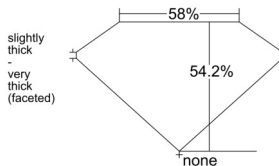

GIA®

FACSIMILE

GIA REPORT 1545681727

Verify this report at GIA.edu

GIA NATURAL DIAMOND DOSSIER®

February 20, 2026
GIA Report Number 1545681727
Shape and Cutting Style ..... Heart Brilliant
Measurements ..... 5.45 x 6.34 x 3.43 mm

GRADING RESULTS

Carat Weight ..... 0.72 carat
Color Grade ..... G
Clarity Grade VVS2

ADDITIONAL GRADING INFORMATION

Polish ..... Excellent
Symmetry ..... Excellent
Fluorescence ..... None
Clarity Characteristics ..... Cloud, Feather, Pinpoint
Inscription(s): GIA 1545681727

PROPORTIONS

Profile not to actual proportions

GRADING SCALES

GIA COLOR SCALE		GIA CLARITY SCALE		
NEAR COLORLESS	D	VERY VERY SLIGHTLY INCLUDED	FLAWLESS	
	E		INTERNALLY FLAWLESS	
	F	VERY SLIGHTLY INCLUDED	VVS₁	
	G		VVS₂	
	H		VS₁	
	FAINT	I	SLIGHTLY INCLUDED	VS₂
		J		SI₁
		K	INCLUDED	SI₂
		L		I₁
		M		I₂
VERT LIGHT		N	INCLUDED	I₃
	O			
	P			
	Q			
LIGHT	R			
	S			
	T			
	U			
	V			
	Z