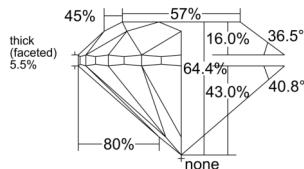

GIA®

FACSIMILE

GIA REPORT 1545678436

Verify this report at GIA.edu

GIA NATURAL DIAMOND DOSSIER®

February 23, 2026
GIA Report Number 1545678436
Shape and Cutting Style ..... Round Brilliant
Measurements ..... 5.54 - 5.56 x 3.57 mm

GRADING RESULTS

Carat Weight ..... 0.70 carat
Color Grade ..... J
Clarity Grade S11
Cut Grade ..... Very Good

ADDITIONAL GRADING INFORMATION

Polish ..... Excellent
Symmetry ..... Excellent
Fluorescence ..... None
Clarity Characteristics ..... Cloud, Feather
Inscription(s): GIA 1545678436

PROPORTIONS

Profile to actual proportions

GRADING SCALES

GIA COLOR SCALE

COLOURESS	D
	E
	F
	G
	H
	I
	J
NEAR COLOURESS	K
	L
FAIN	M
	N
	O
	P
	Q
	R
	S
	T
	U
	V
	W
	X
	Y
LIGHT	Z

GIA CLARITY SCALE

FLAWLESS	VERY VERY SLIGHTLY INCLUDED	VVS₁	
			VVS₂
INTERNALLY FLAWLESS	VERY SLIGHTLY INCLUDED	VS₁	
		VS₂	
SLIGHTLY INCLUDED	SLIGHTLY INCLUDED	S1₁	
		S1₂	
INCLUDED	INCLUDED	I₁	
		I₂	
		I₃	

GIA CUT SCALE

EXCELLENT
VERY GOOD
GOOD
FAIR
POOR