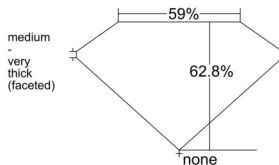

GIA®

FACSIMILE

GIA REPORT 1545665739

Verify this report at GIA.edu

GIA NATURAL DIAMOND DOSSIER®

February 19, 2026
GIA Report Number 1545665739
Shape and Cutting Style ..... Heart Brilliant
Measurements ..... 4.65 x 5.59 x 3.51 mm

GRADING RESULTS

Carat Weight ..... 0.52 carat
Color Grade I
Clarity Grade VVS1

ADDITIONAL GRADING INFORMATION

Polish ..... Excellent
Symmetry ..... Very Good
Fluorescence ..... Faint
Clarity Characteristics ..... Feather
Inscription(s): GIA 1545665739

PROPORTIONS

Profile not to actual proportions

GRADING SCALES

GIA COLOR SCALE		GIA CLARITY SCALE	
COLORLESS	D	VERY VERY SLIGHTLY INCLUDED	FLAWLESS
	E		INTERNALLY FLAWLESS
	F		VVS₁
	G		VVS₂
	H		VS₁
	I		VS₂
	J		SI₁
	K		SI₂
	L		I₁
	M		I₂
NEAR COLORLESS	N	SLIGHTLY INCLUDED	I₃
	O		
	P		
	Q		
FAINT	R	INCLUDED	
	S		
	T		
	U		
VERT LIGHT	V	INCLUDED	
	W		
	X		
	Y		
LIGHT	Z