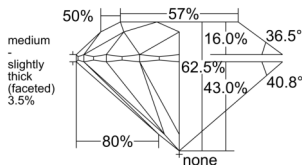

GIA®

FACSIMILE

GIA REPORT 1545659651

Verify this report at GIA.edu

GIA NATURAL DIAMOND DOSSIER®

March 05, 2026
GIA Report Number 1545659651
Shape and Cutting Style ..... Round Brilliant
Measurements ..... 5.90 - 5.93 x 3.70 mm

GRADING RESULTS

Carat Weight ..... 0.80 carat
Color Grade ..... F
Clarity Grade S11
Cut Grade ..... Excellent

ADDITIONAL GRADING INFORMATION

Polish ..... Excellent
Symmetry ..... Excellent
Fluorescence ..... None
Clarity Characteristics ..... Feather
Inscription(s): GIA 1545659651

PROPORTIONS

GRADING SCALES

GIA COLOR SCALE

COLORESS	D
	E
	F
	G
	H
	I
	J
NEAR COLORESS	K
	L
FANIT	M
	N
	O
	P
VERY LIGHT	Q
	R
	S
	T
	U
	V
LIGHT	W
	X
	Y
	Z

GIA CLARITY SCALE

VERY VERY SLIGHTLY INCLUDED	FLAWLESS
	INTERNALLY FLAWLESS
VERY SLIGHTLY INCLUDED	VVS₁
	VVS₂
SLIGHTLY INCLUDED	VS₁
	VS₂
INCLUDED	SI₁
	SI₂
	I₁
	I₂
	I₃

GIA CUT SCALE

EXCELLENT
VERY GOOD
GOOD
FAIR
POOR