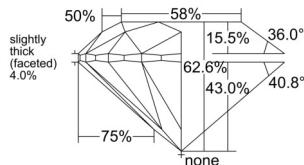

GIA®

FACSIMILE

GIA REPORT

1545638036

Verify this report at GIA.edu

GIA NATURAL DIAMOND DOSSIER®

February 16, 2026

GIA Report Number 1545638036

Shape and Cutting Style ..... Round Brilliant

Measurements ..... 5.87 - 5.89 x 3.68 mm

GRADING RESULTS

Carat Weight ..... 0.80 carat

Color Grade ..... E

Clarity Grade VS1

Cut Grade ..... Excellent

ADDITIONAL GRADING INFORMATION

Polish ..... Excellent

Symmetry ..... Excellent

Fluorescence ..... Medium Blue

Clarity Characteristics.. Cloud, Crystal, Feather, Indented Natural

Inscription(s): GIA 1545638036

PROPORTIONS

Profile to actual proportions