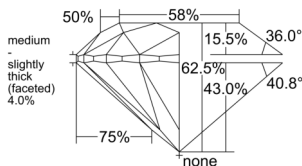

GIA®

FACSIMILE

GIA REPORT 1545637963

Verify this report at GIA.edu

GIA NATURAL DIAMOND DOSSIER®

February 16, 2026
GIA Report Number 1545637963
Shape and Cutting Style ..... Round Brilliant
Measurements ..... 5.87 - 5.92 x 3.68 mm

GRADING RESULTS

Carat Weight ..... 0.80 carat
Color Grade ..... H
Clarity Grade S11
Cut Grade ..... Excellent

ADDITIONAL GRADING INFORMATION

Polish ..... Excellent
Symmetry ..... Excellent
Fluorescence ..... None
Clarity Characteristics ..... Cloud, Crystal, Feather
Inscription(s): GIA 1545637963

PROPORTIONS

Profile to actual proportions

GRADING SCALES

GIA COLOR SCALE	GIA CLARITY SCALE	GIA CUT SCALE	
D	FLAWLESS	EXCELLENT	
E	INTERNALLY FLAWLESS		
F		VVS₁	VERY GOOD
G	VVS₂		
H	VS₁	GOOD	
I	VS₂		
J	S1₁	FAIR	
K	S1₂		
L	I₁	POOR	
M	I₂		
N	I₃		
O			
P			
Q			
R			
S			
T			
U			
V			
W			
X			
Y			
Z