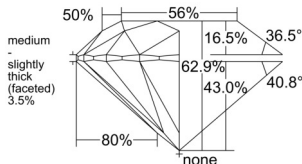

GIA®

FACSIMILE

GIA REPORT

1545606674

Verify this report at GIA.edu

GIA NATURAL DIAMOND DOSSIER®

February 10, 2026

GIA Report Number 1545606674

Shape and Cutting Style ..... Round Brilliant

Measurements ..... 5.34 - 5.38 x 3.37 mm

GRADING RESULTS

Carat Weight ..... 0.60 carat

Color Grade ..... H

Clarity Grade S11

Cut Grade ..... Excellent

ADDITIONAL GRADING INFORMATION

Polish ..... Excellent

Symmetry ..... Excellent

Fluorescence ..... None

Clarity Characteristics ..... Feather

Inscription(s): GIA 1545606674

PROPORTIONS

Profile to actual proportions

GRADING SCALES

GIA COLOR SCALE

COLORESS	D
	E
	F
	G
	H
	I
	J
NEAR COLORESS	K
	L
Faint	M
	N
	O
	P
Very Light	Q
	R
	S
	T
	U
	V
Light	W
	X
	Y
	Z

GIA CLARITY SCALE

FLAWLESS	INTERNAL FLAWLESS	
		FLAWLESS
VERY VERY SLIGHTLY INCLUDED	VVS₁	
	VVS₂	
VERY SLIGHTLY INCLUDED	VS₁	
	VS₂	
SLIGHTLY INCLUDED	SI₁	
	SI₂	
INCLUDED	I₁	
	I₂	
	I₃	

GIA CUT SCALE

EXCELLENT	
	VERY GOOD
GOOD	
FAIR	
POOR