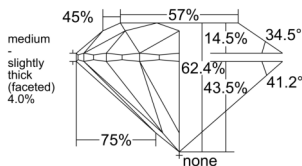

GIA®

FACSIMILE

GIA REPORT 1545592985

Verify this report at GIA.edu

GIA NATURAL DIAMOND DOSSIER®

February 05, 2026
GIA Report Number 1545592985
Shape and Cutting Style ..... Round Brilliant
Measurements ..... 3.66 - 3.69 x 2.30 mm

GRADING RESULTS

Carat Weight ..... 0.19 carat
Color Grade ..... F
Clarity Grade VS1
Cut Grade ..... Excellent

ADDITIONAL GRADING INFORMATION

Polish ..... Excellent
Symmetry ..... Excellent
Fluorescence ..... None
Clarity Characteristics ..... Cloud
Inscription(s): GIA 1545592985

PROPORTIONS

GRADING SCALES

GIA COLOR SCALE	GIA CLARITY SCALE	GIA CUT SCALE	
D	FLAWLESS	EXCELLENT	
E	INTERNALLY FLAWLESS		
F		VVS₁	VERY GOOD
G	VVS₂		
H	VS₁	GOOD	
I	VS₂		
J	SI₁	FAIR	
K	SI₂		
L	I₁	POOR	
M	I₂		
N	I₃		
O			
P			
Q			
R			
S			
T			
U			
V			
W			
X			
Y			
Z