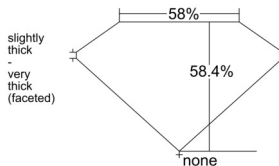

GIA®

FACSIMILE

GIA REPORT 1545592222

Verify this report at GIA.edu

GIA NATURAL DIAMOND DOSSIER®

February 05, 2026
GIA Report Number 1545592222
Shape and Cutting Style ..... Heart Brilliant
Measurements ..... 4.97 x 5.83 x 3.41 mm

GRADING RESULTS

Carat Weight ..... 0.60 carat
Color Grade ..... F
Clarity Grade VS2

ADDITIONAL GRADING INFORMATION

Polish ..... Excellent
Symmetry ..... Very Good
Fluorescence ..... None
Clarity Characteristics ..... Cloud, Feather
Inscription(s): GIA 1545592222

PROPORTIONS

Profile not to actual proportions

GRADING SCALES

GIA COLOR SCALE		GIA CLARITY SCALE			
COLORLESS	D	VERY VERY SLIGHTLY INCLUDED	FLAWLESS		
	E		INTERNALLY FLAWLESS		
	F	VERY SLIGHTLY INCLUDED	VVS₁		
	G		VVS₂		
	H		VS₁		
	NEAR COLORLESS	I	SLIGHTLY INCLUDED	VS₂	
		J		SI₁	
		FAINT	K	INCLUDED	SI₂
			L		I₁
			M		I₂
N			I₃		
VERT LIGHT	O	INCLUDED			
	P				
	Q				
	R				
	S				
	T				
LIGHT	U				
	V				
	W				
	X				
Y					
Z