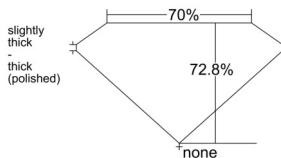

GIA®

FACSIMILE

GIA REPORT 1545590720

Verify this report at GIA.edu

GIA NATURAL DIAMOND DOSSIER®

February 05, 2026
GIA Report Number 1545590720
Shape and Cutting Style ..... Square Modified Brilliant
Measurements ..... 3.65 x 3.64 x 2.65 mm

GRADING RESULTS

Carat Weight ..... 0.30 carat
Color Grade ..... F
Clarity Grade VVS1

ADDITIONAL GRADING INFORMATION

Polish ..... Excellent
Symmetry ..... Very Good
Fluorescence ..... None
Clarity Characteristics ..... Pinpoint, Feather
Inscription(s): GIA 1545590720

PROPORTIONS

Profile not to actual proportions

GRADING SCALES

GIA COLOR SCALE		GIA CLARITY SCALE			
COLORLESS	D	VERY VERY SLIGHTLY INCLUDED	FLAWLESS		
	E		INTERNALLY FLAWLESS		
	F		VVS₁		
	G		VVS₂		
	NEAR COLORLESS	H	VERY SLIGHTLY INCLUDED	VS₁	
		I		VS₂	
		FAINT	J	SLIGHTLY INCLUDED	I₁
			K		I₂
	L		I₃		
	VERT LIGHT		M	INCLUDED	
N					
O					
P					
Q					
R					
LIGHT	S				
	T				
	U				
	V				
	W				
	X				
Y					
Z