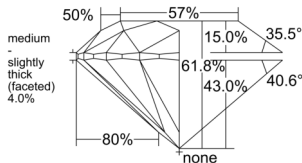

GIA®

FACSIMILE

GIA REPORT 1545586554

Verify this report at GIA.edu

GIA NATURAL DIAMOND DOSSIER®

February 09, 2026
GIA Report Number 1545586554
Shape and Cutting Style ..... Round Brilliant
Measurements ..... 4.91 - 4.93 x 3.04 mm

GRADING RESULTS

Carat Weight ..... 0.45 carat
Color Grade ..... N
Clarity Grade VS1
Cut Grade ..... Excellent

ADDITIONAL GRADING INFORMATION

Polish ..... Excellent
Symmetry ..... Excellent
Fluorescence ..... None
Clarity Characteristics..... Crystal, Feather, Pinpoint, Needle
Inscription(s): GIA 1545586554

PROPORTIONS

GRADING SCALES

GIA COLOR SCALE	GIA CLARITY SCALE	GIA CUT SCALE	
D	FLAWLESS	EXCELLENT	
E	INTERNALLY FLAWLESS		
F		VVS₁	VERY GOOD
G	VVS₂		
H	VS₁	GOOD	
I	VS₂		
J	SI₁	FAIR	
K	SI₂		
L	I₁	POOR	
M	I₂		
N	I₃		
O			
P			
Q			
R			
S			
T			
U			
V			
W			
X			
Y			
Z