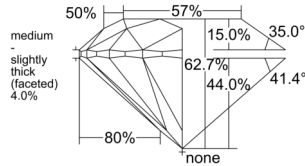

GIA®

FACSIMILE

GIA REPORT 1545584056

Verify this report at GIA.edu

GIA NATURAL DIAMOND DOSSIER®

February 04, 2026
GIA Report Number 1545584056
Shape and Cutting Style ..... Round Brilliant
Measurements ..... 5.19 - 5.23 x 3.26 mm

GRADING RESULTS

Carat Weight ..... 0.54 carat
Color Grade ..... G
Clarity Grade VS1
Cut Grade ..... Excellent

ADDITIONAL GRADING INFORMATION

Polish ..... Excellent
Symmetry ..... Excellent
Fluorescence ..... Medium Blue
Clarity Characteristics ..... Cloud, Crystal, Needle, Pinpoint
Inscription(s): GIA 1545584056

PROPORTIONS

GRADING SCALES

GIA COLOR SCALE

COLOURLESS	D
	E
	F
	G
	H
	I
NEAR COLOURLESS	J
	K
	L
FAIN	M
	N
	O
	P
VERY LIGHT	Q
	R
	S
	T
	U
	V
	W
	X
	Y
LIGHT	Z

GIA CLARITY SCALE

FLAWLESS	INTERNAL FLAWLESS	
		FLAWLESS
VERY VERY SLIGHTLY INCLUDED	VVS₁	
	VVS₂	
VERY SLIGHTLY INCLUDED	VS₁	
	VS₂	
SLIGHTLY INCLUDED	SI₁	
	SI₂	
INCLUDED	I₁	
	I₂	
	I₃	

GIA CUT SCALE

EXCELLENT
VERY GOOD
GOOD
FAIR
POOR