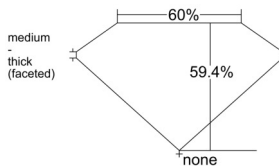

GIA®

FACSIMILE

GIA REPORT 1545581038

Verify this report at GIA.edu

GIA NATURAL DIAMOND DOSSIER®

February 04, 2026
GIA Report Number 1545581038
Shape and Cutting Style ..... Heart Brilliant
Measurements ..... 4.78 x 5.20 x 3.09 mm

GRADING RESULTS

Carat Weight ..... 0.45 carat
Color Grade ..... E
Clarity Grade VVS1

ADDITIONAL GRADING INFORMATION

Polish ..... Excellent
Symmetry ..... Very Good
Fluorescence ..... Faint
Clarity Characteristics ..... Pinpoint, Feather
Inscription(s): GIA 1545581038

PROPORTIONS

Profile not to actual proportions

GRADING SCALES

GIA COLOR SCALE		GIA CLARITY SCALE			
COLORLESS	D	VERY VERY SLIGHTLY INCLUDED	FLAWLESS		
	E		INTERNALLY FLAWLESS		
	F	VERY SLIGHTLY INCLUDED	VVS₁		
	G		VVS₂		
	H		VS₁		
	NEAR COLORLESS	I	SLIGHTLY INCLUDED	VS₂	
		J		SI₁	
		FAINT	K	INCLUDED	SI₂
			L		I₁
			M		I₂
VERT LIGHT	N	INCLUDED	I₃		
	O				
	P				
	Q				
	R				
LIGHT	S				
	T				
	U				
	V				
	W				
	Z