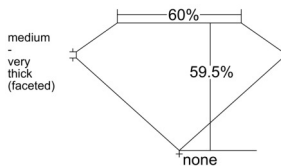

GIA®

FACSIMILE

GIA REPORT 1545558275

Verify this report at GIA.edu

GIA NATURAL DIAMOND DOSSIER®

February 02, 2026
GIA Report Number 1545558275
Shape and Cutting Style ..... Heart Brilliant
Measurements ..... 5.82 x 6.78 x 4.03 mm

GRADING RESULTS

Carat Weight ..... 0.91 carat
Color Grade ..... H
Clarity Grade VS1

ADDITIONAL GRADING INFORMATION

Polish ..... Excellent
Symmetry ..... Excellent
Fluorescence ..... None
Clarity Characteristics ..... Cloud, Feather, Needle
Inscription(s): GIA 1545558275

PROPORTIONS

Profile not to actual proportions

GRADING SCALES

GIA COLOR SCALE		GIA CLARITY SCALE	
COLORLESS	D	VERY VERY SLIGHTLY INCLUDED	FLAWLESS
	E		INTERNALLY FLAWLESS
	F		VVS₁
	G		VVS₂
	H		VS₁
	I		VS₂
	J		SI₁
	K		SI₂
	L		I₁
	M		I₂
NEAR COLORLESS	N	SLIGHTLY INCLUDED	I₃
	O		
	P		
	Q		
FAINT	R		
	S		
	T		
	U		
VERT LIGHT	V		
	W		
	X		
	Y		
LIGHT	Z