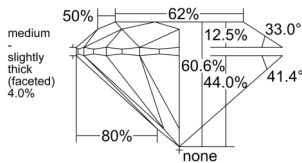

GIA®

FACSIMILE

GIA REPORT 1545542216

Verify this report at GIA.edu

GIA NATURAL DIAMOND DOSSIER®

January 30, 2026
GIA Report Number 1545542216
Shape and Cutting Style ..... Round Brilliant
Measurements ..... 5.71 - 5.76 x 3.48 mm

GRADING RESULTS

Carat Weight ..... 0.70 carat
Color Grade ..... D
Clarity Grade S11
Cut Grade ..... Excellent

ADDITIONAL GRADING INFORMATION

Polish ..... Excellent
Symmetry ..... Very Good
Fluorescence ..... None
Clarity Characteristics ..... Crystal, Feather, Cavity
Inscription(s): GIA 1545542216

PROPORTIONS

Profile to actual proportions