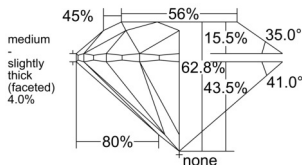

GIA®

FACSIMILE

GIA REPORT 1545542178

Verify this report at GIA.edu

GIA NATURAL DIAMOND DOSSIER®

January 30, 2026
GIA Report Number 1545542178
Shape and Cutting Style ..... Round Brilliant
Measurements ..... 5.29 - 5.32 x 3.33 mm

GRADING RESULTS

Carat Weight ..... 0.58 carat
Color Grade ..... G
Clarity Grade VS1
Cut Grade ..... Excellent

ADDITIONAL GRADING INFORMATION

Polish ..... Excellent
Symmetry ..... Excellent
Fluorescence ..... None
Clarity Characteristics..... Cloud, Feather, Needle, Pinpoint
Inscription(s): GIA 1545542178

PROPORTIONS

Profile to actual proportions