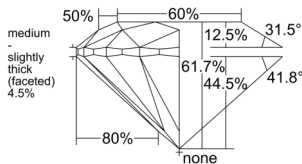

GIA®

FACSIMILE

GIA REPORT

1545541674

Verify this report at GIA.edu

GIA NATURAL DIAMOND DOSSIER®

January 30, 2026
GIA Report Number 1545541674
Shape and Cutting Style ..... Round Brilliant
Measurements ..... 5.39 - 5.46 x 3.35 mm

GRADING RESULTS

Carat Weight ..... 0.60 carat
Color Grade ..... D
Clarity Grade ..... Internally Flawless
Cut Grade ..... Excellent

ADDITIONAL GRADING INFORMATION

Polish ..... Excellent
Symmetry ..... Very Good
Fluorescence ..... Medium Blue
Clarity Characteristics ..... Minor Details of Polish
Inscription(s): GIA 1545541674

PROPORTIONS

Profile to actual proportions

GRADING SCALES

GIA COLOR SCALE	GIA CLARITY SCALE	GIA CUT SCALE
D	FLAWLESS	EXCELLENT
E	INTERNALLY FLAWLESS	
F	VVS₁	VERY GOOD
G		
H	VS₁	GOOD
I		
J	SI₁	FAIR
K		
L	I₁	POOR
M		
N	I₂	
O		
P	I₃	
Q		
R		
S		
T		
U		
V		
W		
X		
Y		
Z