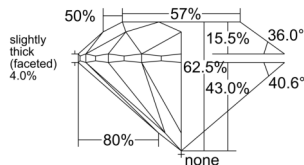

GIA®

FACSIMILE

GIA REPORT 1545521746

Verify this report at GIA.edu

GIA NATURAL DIAMOND DOSSIER®

January 30, 2026
GIA Report Number 1545521746
Shape and Cutting Style ..... Round Brilliant
Measurements ..... 5.89 - 5.93 x 3.69 mm

GRADING RESULTS

Carat Weight ..... 0.81 carat
Color Grade ..... E
Clarity Grade VVS2
Cut Grade ..... Excellent

ADDITIONAL GRADING INFORMATION

Polish ..... Excellent
Symmetry ..... Excellent
Fluorescence ..... None
Clarity Characteristics ..... Cloud, Pinpoint
Inscription(s): GIA 1545521746

PROPORTIONS

Profile to actual proportions