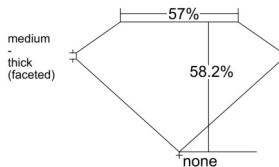

GIA®

FACSIMILE

GIA REPORT 1545516193

Verify this report at GIA.edu

GIA NATURAL DIAMOND DOSSIER®

January 29, 2026
GIA Report Number 1545516193
Shape and Cutting Style ..... Heart Brilliant
Measurements ..... 5.74 x 6.83 x 3.98 mm

GRADING RESULTS

Carat Weight ..... 0.90 carat
Color Grade ..... E
Clarity Grade S11

ADDITIONAL GRADING INFORMATION

Polish ..... Very Good
Symmetry ..... Very Good
Fluorescence ..... None
Clarity Characteristics ..... Twinning Wisp
Inscription(s): GIA 1545516193

PROPORTIONS

Profile not to actual proportions

GRADING SCALES

GIA COLOR SCALE		GIA CLARITY SCALE			
COLORLESS	D	VERY VERY SLIGHTLY INCLUDED	FLAWLESS		
	E		INTERNALLY FLAWLESS		
	F	VERY SLIGHTLY INCLUDED	VVS₁		
	G		VVS₂		
	H		VS₁		
	NEAR COLORLESS	I	SLIGHTLY INCLUDED	VS₂	
		J		S1₁	
		FAINT	K	INCLUDED	S1₂
			L		I₁
			M		I₂
VERT LIGHT	N	LIGHT	I₃		
	O				
	P				
	Q				
	R