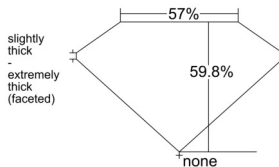

GIA®

FACSIMILE

GIA REPORT 1545515312

Verify this report at GIA.edu

GIA NATURAL DIAMOND DOSSIER®

January 29, 2026
GIA Report Number 1545515312
Shape and Cutting Style ..... Heart Brilliant
Measurements ..... 5.29 x 6.03 x 3.61 mm

GRADING RESULTS

Carat Weight ..... 0.70 carat
Color Grade ..... H
Clarity Grade VS1

ADDITIONAL GRADING INFORMATION

Polish ..... Very Good
Symmetry ..... Very Good
Fluorescence ..... Faint
Clarity Characteristics ..... Feather
Inscription(s): GIA 1545515312

PROPORTIONS

Profile not to actual proportions

GRADING SCALES

GIA COLOR SCALE		GIA CLARITY SCALE			
COLORLESS	D	VERY VERY SLIGHTLY INCLUDED	FLAWLESS		
	E		INTERNALLY FLAWLESS		
	F	VERY SLIGHTLY INCLUDED	VVS₁		
	G		VVS₂		
	H		VS₁		
	NEAR COLORLESS	I	SLIGHTLY INCLUDED	VS₂	
		J		SI₁	
		FAINT	K	INCLUDED	SI₂
			L		I₁
			M		I₂
VERT LIGHT	N		INCLUDED	I₃	
	O				
	P				
	Q				
	R				
LIGHT	S				
	T				
	U				
	V				
	W				
	Z