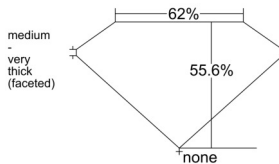

GIA®

FACSIMILE

GIA REPORT 1545497626

Verify this report at GIA.edu

GIA NATURAL DIAMOND DOSSIER®

January 23, 2026
GIA Report Number 1545497626
Shape and Cutting Style ..... Heart Brilliant
Measurements ..... 4.49 x 4.90 x 2.72 mm

GRADING RESULTS

Carat Weight ..... 0.34 carat
Color Grade ..... E
Clarity Grade VS1

ADDITIONAL GRADING INFORMATION

Polish ..... Excellent
Symmetry ..... Excellent
Fluorescence ..... Faint
Clarity Characteristics ..... Cloud, Needle
Inscription(s): GIA 1545497626

PROPORTIONS

Profile not to actual proportions

GRADING SCALES

GIA COLOR SCALE		GIA CLARITY SCALE			
COLORLESS	D	VERY VERY SLIGHTLY INCLUDED	FLAWLESS		
	E		INTERNALLY FLAWLESS		
	F	VERY SLIGHTLY INCLUDED	VVS₁		
	G		VVS₂		
	H		VS₁		
	NEAR COLORLESS	I	SLIGHTLY INCLUDED	VS₂	
		J		SI₁	
		FAINT	K	INCLUDED	SI₂
			L		I₁
			M		I₂
VERT LIGHT	N	LIGHT	I₃		
	O				
	P				
	Q				
	R				
	S