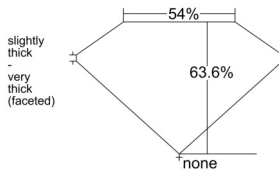

GIA®

FACSIMILE

GIA REPORT 1545482924

Verify this report at GIA.edu

GIA NATURAL DIAMOND DOSSIER®

January 21, 2026
GIA Report Number 1545482924
Shape and Cutting Style ..... Oval Brilliant
Measurements ..... 6.88 x 4.92 x 3.13 mm

GRADING RESULTS

Carat Weight ..... 0.70 carat
Color Grade ..... F
Clarity Grade VVS1

ADDITIONAL GRADING INFORMATION

Polish ..... Excellent
Symmetry ..... Excellent
Fluorescence ..... None
Clarity Characteristics ..... Pinpoint, Feather
Inscription(s): GIA 1545482924

PROPORTIONS

Profile not to actual proportions

GRADING SCALES

GIA COLOR SCALE		GIA CLARITY SCALE			
COLORLESS	D	VERY VERY SLIGHTLY INCLUDED	FLAWLESS		
	E		INTERNALLY FLAWLESS		
	F		VVS₁		
	G		VVS₂		
	NEAR COLORLESS	H	VERY SLIGHTLY INCLUDED	VS₁	
		I		VS₂	
		FAINT	J	SLIGHTLY INCLUDED	S₁
			K		S₂
	L		I₁		
	M		I₂		
N	I₃				
P					
VERT LIGHT	Q	INCLUDED			
	R				
	S				
	T				
	U				
	V				
LIGHT	W				
	X				
	Y				
	Z