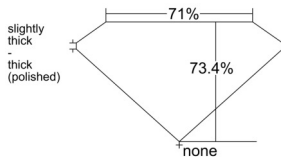

GIA®

FACSIMILE

GIA REPORT 1545480816

Verify this report at GIA.edu

GIA NATURAL DIAMOND DOSSIER®

January 21, 2026
GIA Report Number 1545480816
Shape and Cutting Style ..... Square Modified Brilliant
Measurements ..... 4.86 x 4.81 x 3.53 mm

GRADING RESULTS

Carat Weight ..... 0.70 carat
Color Grade I
Clarity Grade VVS1

ADDITIONAL GRADING INFORMATION

Polish ..... Excellent
Symmetry ..... Very Good
Fluorescence ..... None
Clarity Characteristics ..... Feather
Inscription(s): GIA 1545480816

PROPORTIONS

Profile not to actual proportions

GRADING SCALES

GIA COLOR SCALE		GIA CLARITY SCALE			
COLORLESS	D	VERY VERY SLIGHTLY INCLUDED	FLAWLESS		
	E		INTERNALLY FLAWLESS		
	F		VVS₁		
	G		VVS₂		
	NEAR COLORLESS	H	VERY SLIGHTLY INCLUDED	VS₁	
		I		VS₂	
		FAINT	J	SLIGHTLY INCLUDED	S₁
			K		S₂
			L		I₁
			M		I₂
VERY LIGHT	N		INCLUDED	I₃	
	O				
	P				
	Q				
LIGHT	R				
	S				
	T				
	U				
	V				
	Z