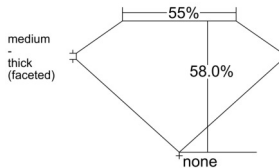

GIA®

FACSIMILE

GIA REPORT 1545446775

Verify this report at GIA.edu

GIA NATURAL DIAMOND DOSSIER®

January 16, 2026
GIA Report Number 1545446775
Shape and Cutting Style ..... Heart Brilliant
Measurements ..... 4.34 x 5.03 x 2.92 mm

GRADING RESULTS

Carat Weight ..... 0.37 carat
Color Grade ..... G
Clarity Grade VS1

ADDITIONAL GRADING INFORMATION

Polish ..... Very Good
Symmetry ..... Excellent
Fluorescence ..... None
Clarity Characteristics ..... Crystal
Inscription(s): GIA 1545446775

PROPORTIONS

Profile not to actual proportions

GRADING SCALES

GIA COLOR SCALE		GIA CLARITY SCALE			
COLORLESS	D	VERY VERY SLIGHTLY INCLUDED	FLAWLESS		
	E		INTERNALLY FLAWLESS		
	F	VERY SLIGHTLY INCLUDED	VVS₁		
	G		VVS₂		
	H		VS₁		
	NEAR COLORLESS	I	SLIGHTLY INCLUDED	VS₂	
		J		SI₁	
		FAINT	K	INCLUDED	SI₂
			L		I₁
			M		I₂
VERT LIGHT	N	INCLUDED	I₃		
	O				
	P				
	Q				
	R				
	S				
	T				
LIGHT	U				
	V				
	W				
	X				
Y					
Z