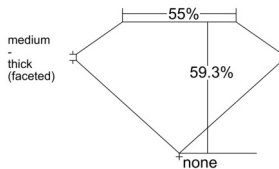

GIA®

FACSIMILE

GIA REPORT 1545413394

Verify this report at GIA.edu

GIA NATURAL DIAMOND DOSSIER®

January 08, 2026
GIA Report Number 1545413394
Shape and Cutting Style ..... Heart Brilliant
Measurements ..... 5.48 x 6.40 x 3.80 mm

GRADING RESULTS

Carat Weight ..... 0.80 carat
Color Grade ..... H
Clarity Grade VVS1

ADDITIONAL GRADING INFORMATION

Polish ..... Excellent
Symmetry ..... Excellent
Fluorescence ..... None
Clarity Characteristics ..... Pinpoint
Inscription(s): GIA 1545413394

PROPORTIONS

Profile not to actual proportions

GRADING SCALES

GIA COLOR SCALE		GIA CLARITY SCALE			
COLORLESS	D	VERY VERY SLIGHTLY INCLUDED	FLAWLESS		
	E		INTERNALLY FLAWLESS		
	F	VERY SLIGHTLY INCLUDED	VVS₁		
	G		VVS₂		
	H		VS₁		
	NEAR COLORLESS	I	SLIGHTLY INCLUDED	VS₂	
		J		SI₁	
		FAINT	K	INCLUDED	SI₂
			L		I₁
			M		I₂
VERT LIGHT	N	LIGHT	I₃		
	O				
	P				
	Q				
	R