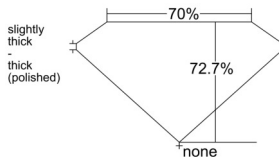

GIA®

FACSIMILE

GIA REPORT 1545407518

Verify this report at GIA.edu

GIA NATURAL DIAMOND DOSSIER®

January 09, 2026
GIA Report Number 1545407518
Shape and Cutting Style ..... **Square Modified Brilliant**
Measurements ..... 4.30 x 4.23 x 3.08 mm

GRADING RESULTS

Carat Weight ..... 0.50 carat
Color Grade ..... E
Clarity Grade VS1

ADDITIONAL GRADING INFORMATION

Polish ..... Excellent
Symmetry ..... Very Good
Fluorescence ..... None
Clarity Characteristics ..... Cloud, Pinpoint
Inscription(s): GIA 1545407518

PROPORTIONS

Profile not to actual proportions

GRADING SCALES

GIA COLOR SCALE		GIA CLARITY SCALE			
COLORLESS	D	VERY VERY SLIGHTLY INCLUDED	FLAWLESS		
	E		INTERNALLY FLAWLESS		
	F		VS₁		
	NEAR COLORLESS	G	VERY SLIGHTLY INCLUDED	VS₂	
		H		VS₁	
		FAINT	I	SLIGHTLY INCLUDED	VS₂
			J		SI₁
			K		SI₂
	LIGHT	L	INCLUDED	I₁	
		M		I₂	
N		INCLUDED	I₃		
O					
P					
Q					
R					
S					
T					
U					
V					
W					
X					
Y					
Z