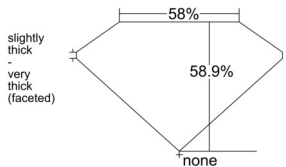

GIA®

FACSIMILE

GIA REPORT 1545397637

Verify this report at GIA.edu

GIA NATURAL DIAMOND DOSSIER®

January 07, 2026
GIA Report Number 1545397637
Shape and Cutting Style ..... Heart Brilliant
Measurements ..... 4.86 x 5.72 x 3.37 mm

GRADING RESULTS

Carat Weight ..... 0.55 carat
Color Grade ..... K
Clarity Grade VVS1

ADDITIONAL GRADING INFORMATION

Polish ..... Excellent
Symmetry ..... Excellent
Fluorescence ..... None
Clarity Characteristics ..... Pinpoint, Feather
Inscription(s): GIA 1545397637

PROPORTIONS

Profile not to actual proportions

GRADING SCALES

GIA COLOR SCALE		GIA CLARITY SCALE			
COLORLESS	D	VERY VERY SLIGHTLY INCLUDED	FLAWLESS		
	E		INTERNALLY FLAWLESS		
	F	VERY SLIGHTLY INCLUDED	VVS₁		
	G		VVS₂		
	H		VS₁		
	NEAR COLORLESS	I	SLIGHTLY INCLUDED	VS₂	
		J		SI₁	
		FAINT	K	INCLUDED	SI₂
			L		I₁
			M		I₂
VERT LIGHT	N	LIGHT	I₃		
	O				
	P				
	Q				
	R